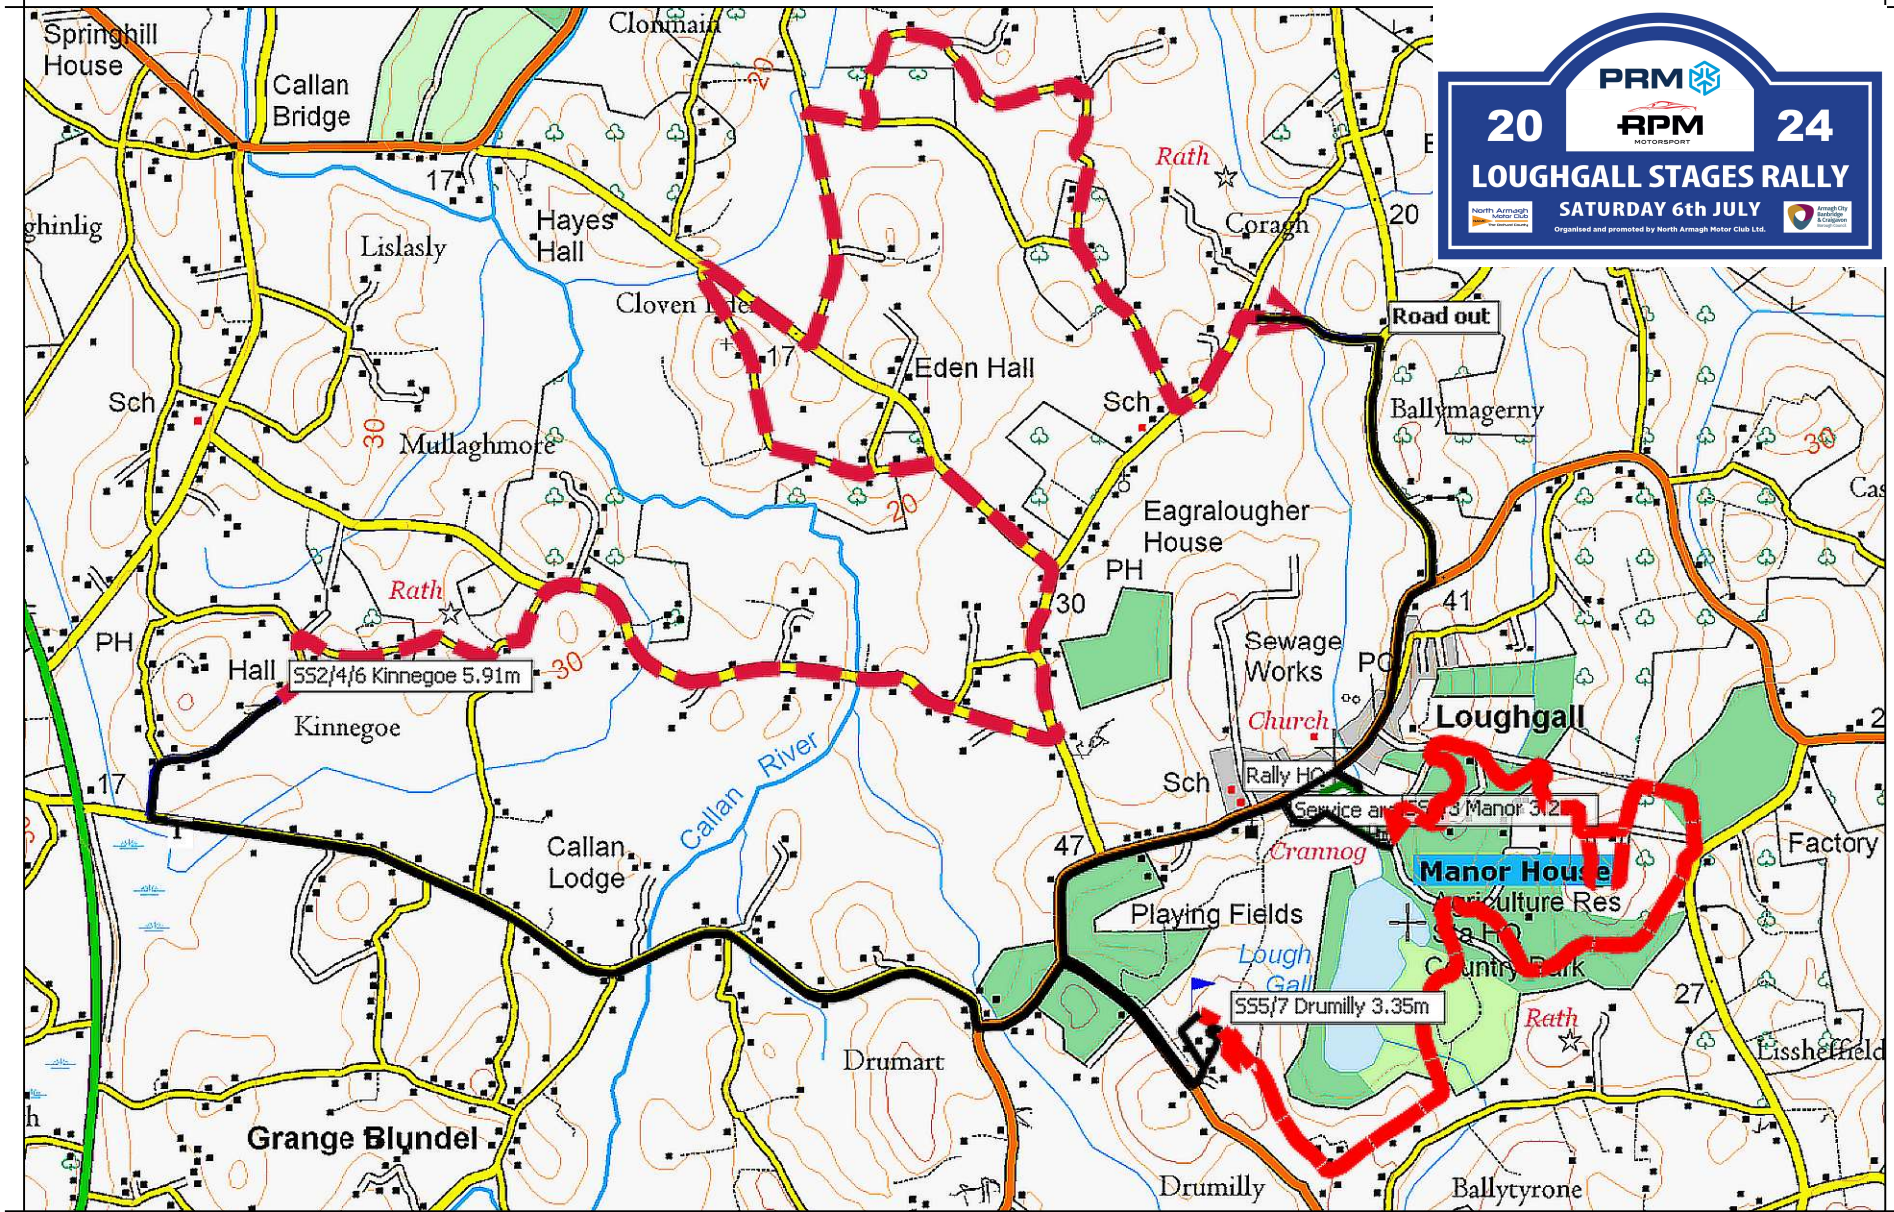

SS 1 & 3 Manor stage 3.28 Miles
SS 2 & 4 & 6 Kinnegoe stage 5.91 miles
SS 5 & 7 Drumilly stage 3.35 miles

Overview Map

version 1.2
15/06/2024

Map Scale 1:25,000

Land & Property Services.